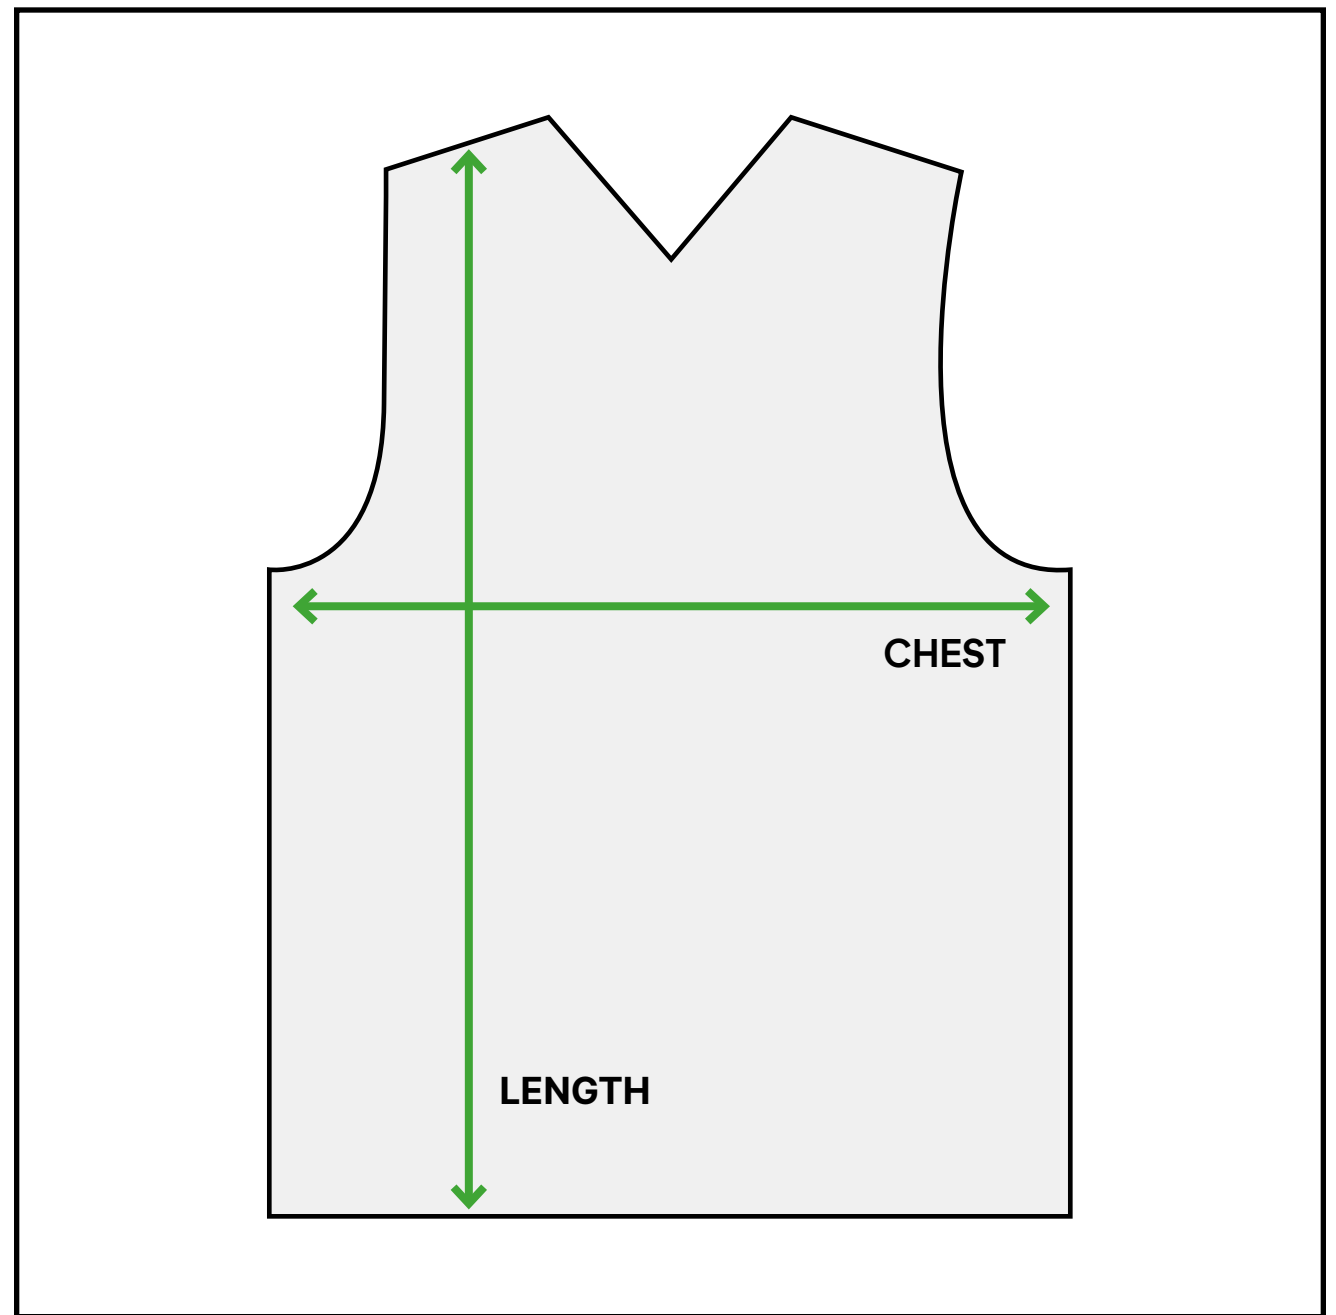

PHENOM TEAMWEAR

Short Sleeve Jersey Size Guide

Jersey Size	Chest (inches)	Length (inches)	Approximate Age Group
26	13"	19"	4-6 years
28	14"	20"	5-7 years
30	15"	21"	6-8 years
32	16"	22"	7-9 years
34	17"	23"	9-11 years
XS	17.5"	24"	11-12 years
S	18"	25"	13-14 years
M	19"	26"	15+ years
L	20"	27"	15+ years
XL	21"	28"	15+ years
XXL	22"	29"	15+ years

PHENOM TEAMWEAR

Basketball Size Guide

Vest Size	Chest (inches)	Length (inches)	Approximate Age Group
26	13"	19"	4-6 years
28	14"	20"	5-7 years
30	15"	21"	6-8 years
32	16"	22"	7-9 years
34	17"	23"	9-11 years
XS	17.5"	24"	11-12 years
S	18"	25"	13-14 years
M	19"	26"	15+ years
L	20"	27"	15+ years
XL	21"	28"	15+ years
XXL	22"	29"	15+ years