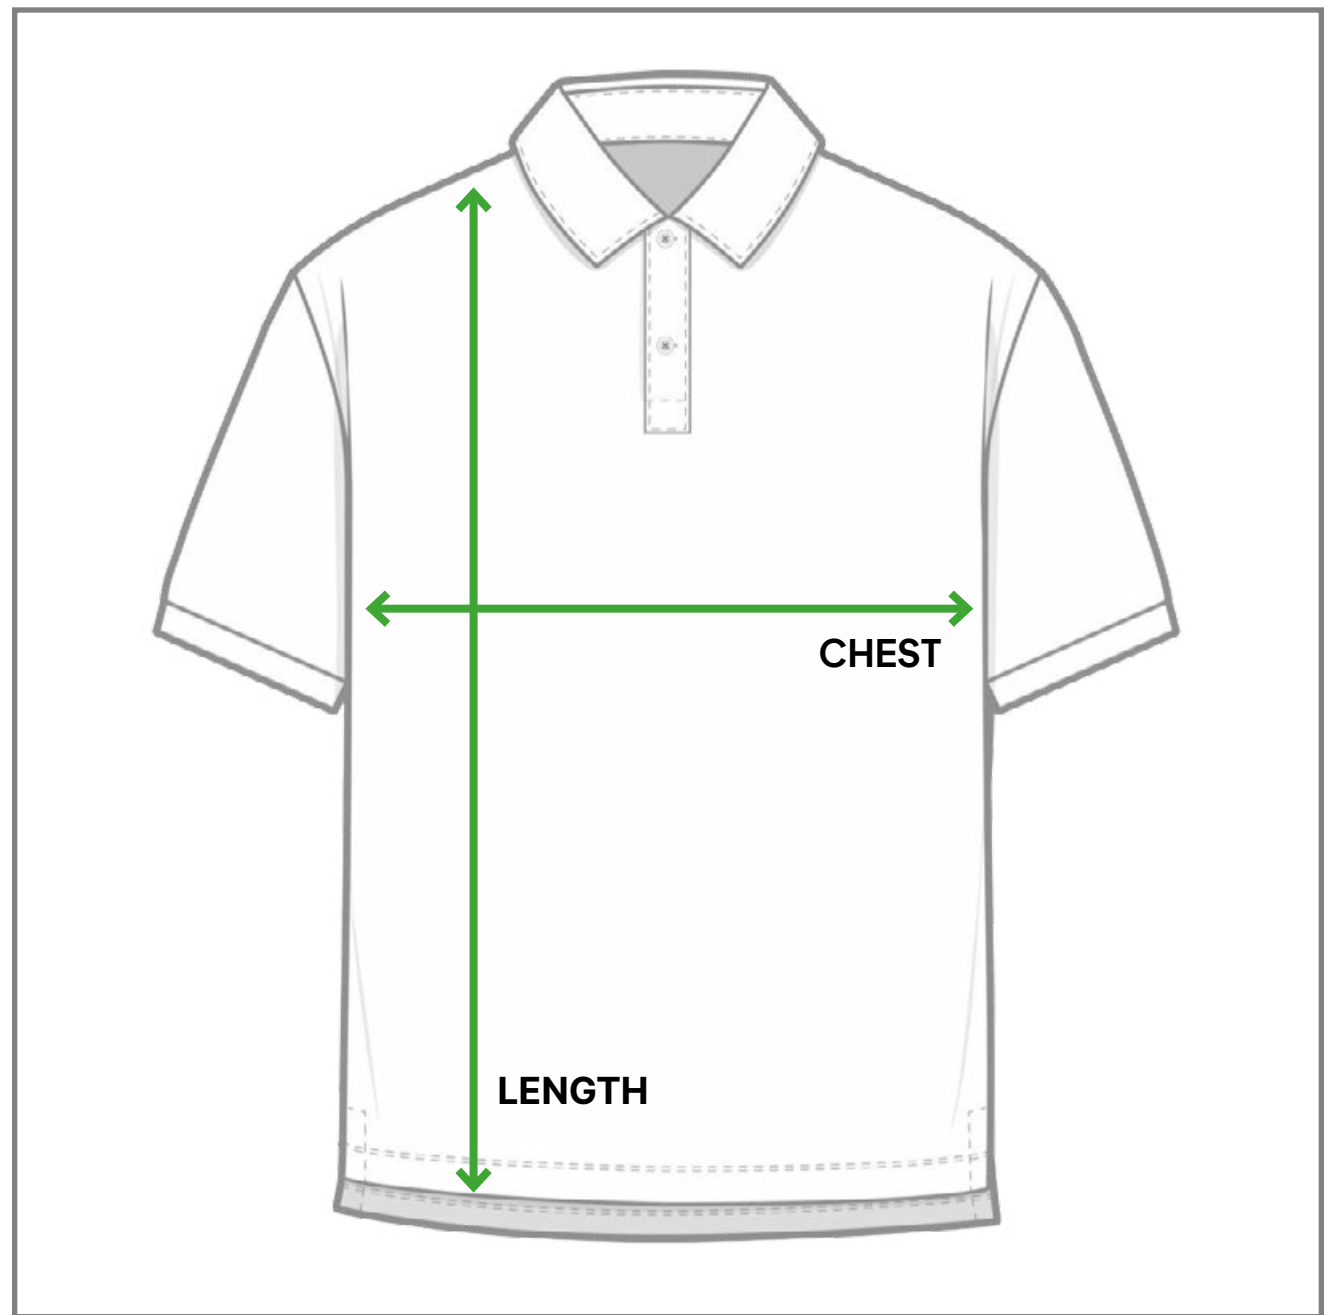

PHENOM TEAMWEAR

Polo Shirt Size Guide

Jersey Size	Chest (inches)	Length (inches)	Approximate Age Group
26	13"	19"	4-6 years
28	14"	20"	5-7 years
30	15"	21"	6-8 years
32	16"	22"	7-9 years
34	17"	23"	9-11 years
XS	17.5"	24"	11-12 years
S	18"	25"	13-14 years
M	19"	26"	15+ years
L	20"	27"	15+ years
XL	21"	28"	15+ years
XXL	22"	29"	15+ years