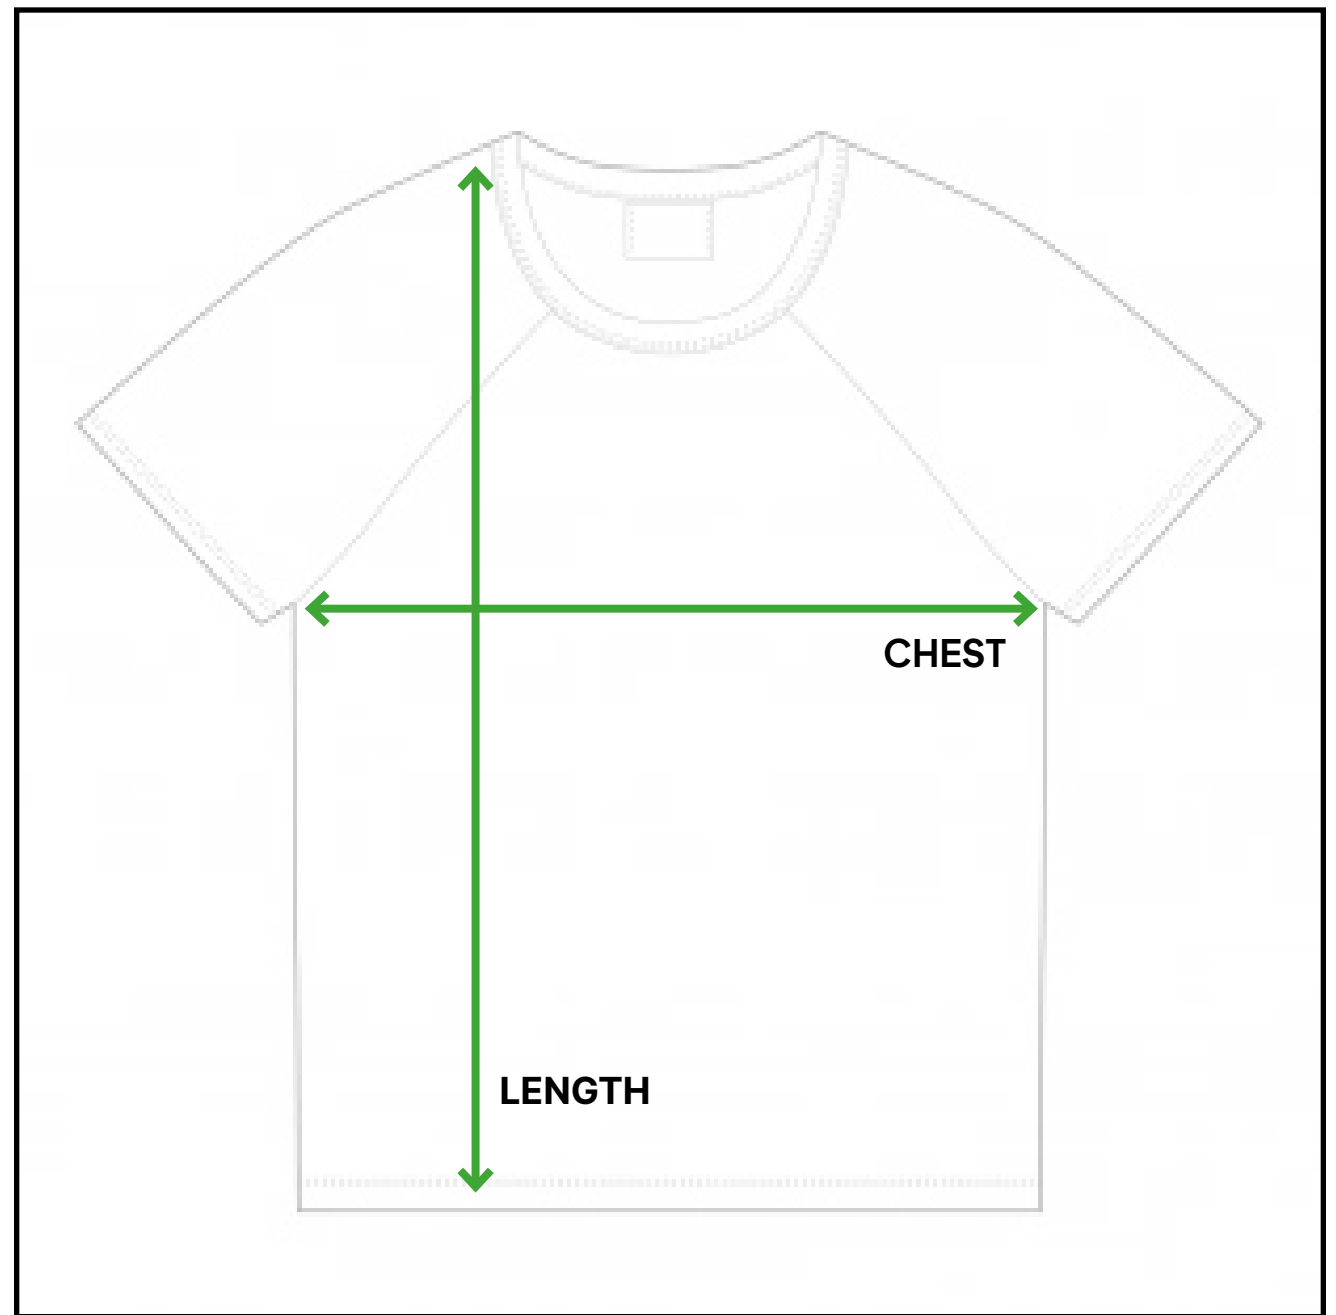

PHENOM TEAMWEAR

Football Jersey Size Guide

Jersey Size	Chest (inches)	Length (inches)	Approximate Age Group
26	13"	19"	4-6 years
28	14"	20"	5-7 years
30	15"	21"	6-8 years
32	16"	22"	7-9 years
34	17"	23"	9-11 years
XS	17.5"	24"	11-12 years
S	18"	25"	13-14 years
M	19"	26"	15+ years
L	20"	27"	15+ years
XL	21"	28"	15+ years
XXL	22"	29"	15+ years

PHENOM TEAMWEAR

Short Sleeve Jersey Size Guide

Jersey Size	Chest (inches)	Length (inches)	Approximate Age Group
26	13"	19"	4-6 years
28	14"	20"	5-7 years
30	15"	21"	6-8 years
32	16"	22"	7-9 years
34	17"	23"	9-11 years
XS	17.5"	24"	11-12 years
S	18"	25"	13-14 years
M	19"	26"	15+ years
L	20"	27"	15+ years
XL	21"	28"	15+ years
XXL	22"	29"	15+ years

PHENOM TEAMWEAR

Basketball Size Guide

Vest Size	Chest (inches)	Length (inches)	Approximate Age Group
26	13"	19"	4-6 years
28	14"	20"	5-7 years
30	15"	21"	6-8 years
32	16"	22"	7-9 years
34	17"	23"	9-11 years
XS	17.5"	24"	11-12 years
S	18"	25"	13-14 years
M	19"	26"	15+ years
L	20"	27"	15+ years
XL	21"	28"	15+ years
XXL	22"	29"	15+ years

PHENOM TEAMWEAR

Polo Shirt Size Guide

Jersey Size	Chest (inches)	Length (inches)	Approximate Age Group
26	13"	19"	4-6 years
28	14"	20"	5-7 years
30	15"	21"	6-8 years
32	16"	22"	7-9 years
34	17"	23"	9-11 years
XS	17.5"	24"	11-12 years
S	18"	25"	13-14 years
M	19"	26"	15+ years
L	20"	27"	15+ years
XL	21"	28"	15+ years
XXL	22"	29"	15+ years